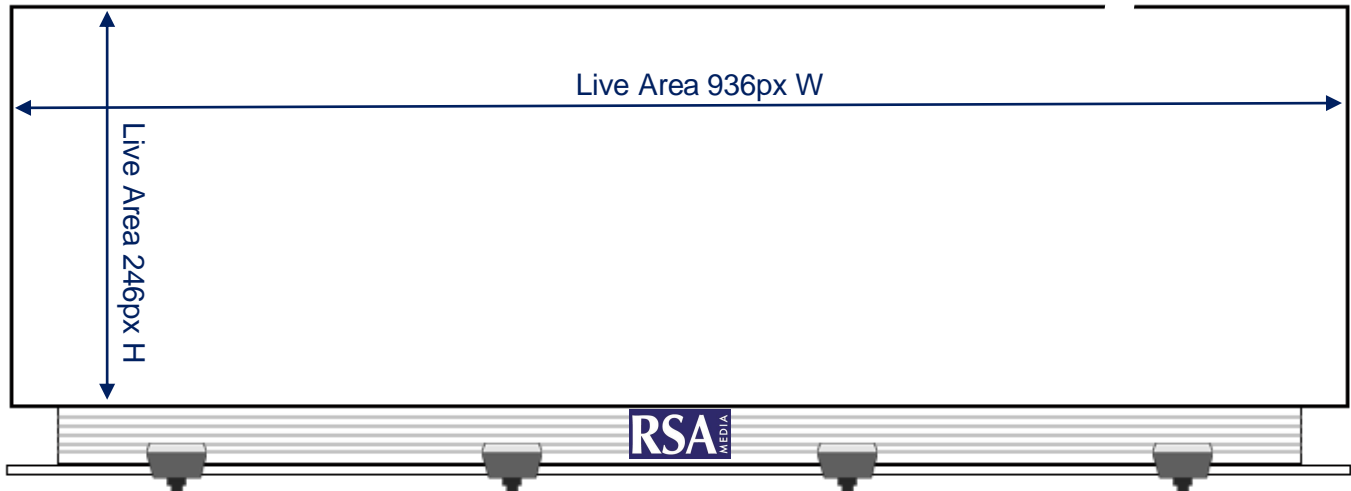

Rte. 1 WL 2,640' N/O Lynn St., F/N - Malden- **DIGITAL**

DESCRIPTION

MALDEN- This 14' x 48' digital bulletin is located on the heavily traveled Route 1. This unit is seen by all traffic heading to Boston and Logan International from the densely populated communities north and northeast of the city, and by those traveling north to New Hampshire and Maine.

This road is also used by local traffic coming to and from the surrounding neighborhoods of Medford, Malden, Melrose, Chelsea, Revere, and Saugus.

SIZE: 14'H X 48'W

WEEKLY A18+ IMPs: 283,683 PER SPOT

LONGITUDE: -71.0282 **LATITUDE:** 42.4399

Rte. 1 WL 2,640' N/O Lynn St., F/N - Malden- **DIGITAL**

MATERIAL: Digital

PIXEL DIMENSIONS: 264H x 936W

RESOLUTION: 72 PPI

ORIENTATION: South

OTHER: N/A

FILE PREPARATION: Finished as JPEGs. Color should be RGB or YCbCr. Artwork received after 5PM will be uploaded on the following business day.