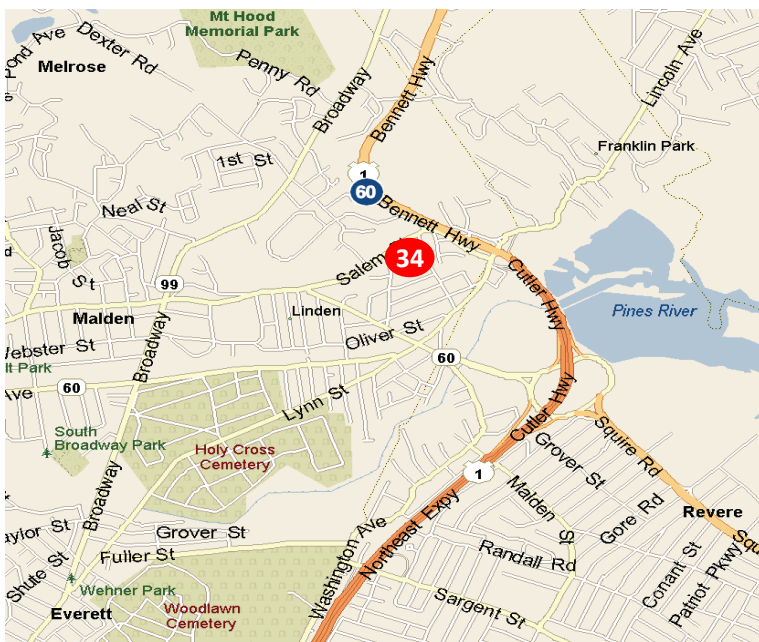

Rte. 1 WL 2,640' N/O Lynn St., F/N - Malden- **DIGITAL**

DESCRIPTION

MALDEN- This 14' x 48' digital bulletin is located on the heavily traveled Route 1. This unit is seen by all traffic heading to Boston and Logan International from the densely populated communities north and northeast of the city, and by those traveling north to New Hampshire and Maine.

This road is also used by local traffic coming to and from the surrounding neighborhoods of Medford, Malden, Melrose, Chelsea, Revere, and Saugus.

SIZE: 14'H X 48'W

WEEKLY A18+ IMPs: 283,683 PER SPOT

LONGITUDE: -71.0282 **LATITUDE:** 42.4399

Rte. 1 WL 2,640' N/O Lynn St., F/N - Malden- **DIGITAL**

MATERIAL: Digital

PIXEL DIMENSIONS: 264H x 936W

RESOLUTION: 72 PPI

ORIENTATION: South

OTHER: N/A

FILE PREPARATION: Finished as JPEGs. Color should be RGB or YCbCr. Artwork received after 5PM will be uploaded on the following business day.