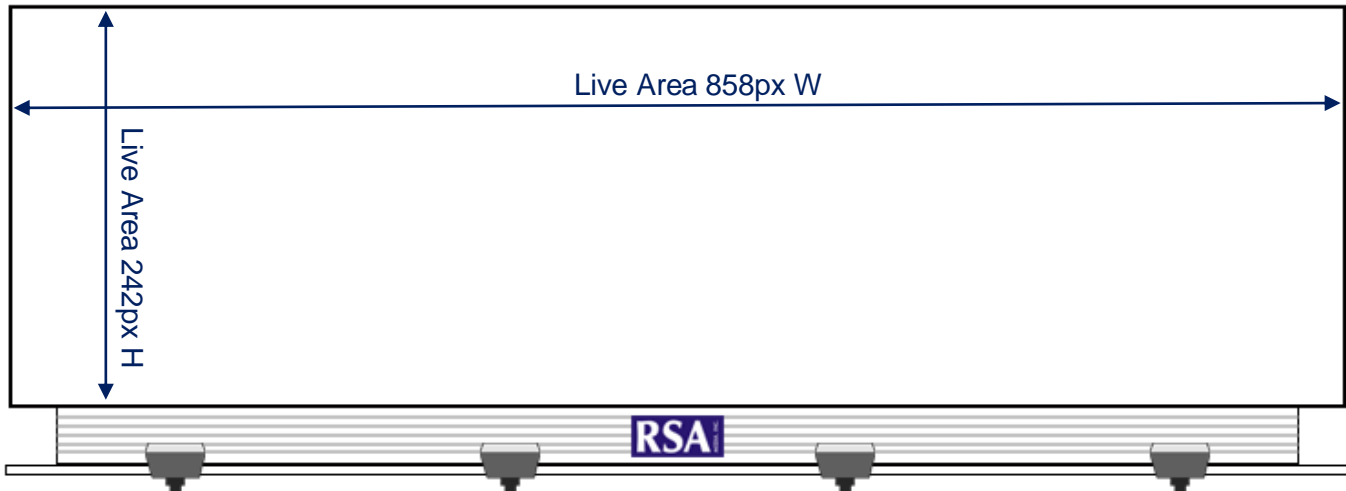

### DESCRIPTION

This **digital** board shows to traffic heading west on the Mass Pike, I-90, from Boston and suburbs in Metro West. This is the only high resolution digital board on the Mass Pike, I-90, in this area. There are no other billboards on the Mass Pike, I-90, on either side of the roadway for 14 miles past this unit. This assures advertisers that no competitive messages will be shown on other units. In addition, the long read time for this board assures high exposure for your message. This is first billboard after the Boston town line and is only one mile from the interchange between the Mass Pike, I-90 and I-495.

**SIZE:** 14'H X 48'W (Digital)

**SPOT LENGTH:** 10 seconds

**# OF SPOTS PER :60 LOOP:** 6

**WEEKLY A18+ IMPs:** 218,635 *PER SPOT*

**LONGITUDE:** -71.5557 **LATITUDE:** 42.2709

## MASS PIKE – I-90 Westborough, E/F - Digital

**MATERIAL:** Digital

**PIXEL DIMENSIONS:** 242H x 858W

**RESOLUTION:** 72 PPI

**ORIENTATION:** North

**OTHER:** N/A

**FILE PREPARATION:** Finished as JPEGS. Color should be RGB or YCbCr. Artwork received after 5PM will be uploaded on the following business day.