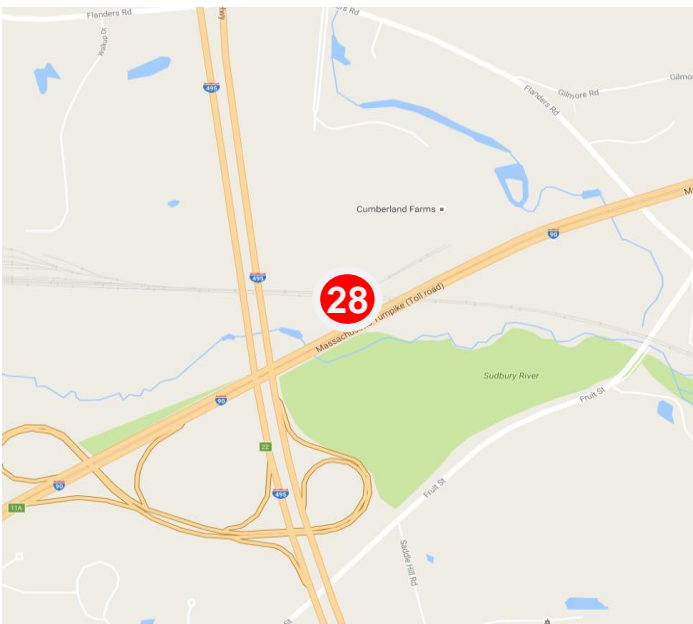

## MASS PIKE – I-90 Westborough, E/F – Digital

### DESCRIPTION

This **digital** board shows to traffic heading west on the Mass Pike, I-90, from Boston and suburbs in Metro West. This is the only high resolution digital board on the Mass Pike, I-90, in this area. There are no other billboards on the Mass Pike, I-90, on either side of the roadway for 14 miles past this unit. This assures advertisers that no competitive messages will be shown on other units. In addition, the long read time for this board assures high exposure for your message. This is first billboard after the Boston town line and is only one mile from the interchange between the Mass Pike, I-90 and I-495.

**SIZE:** 14'H X 48'W (Digital)

**SPOT LENGTH:** 10 seconds

**# OF SPOTS PER :60 LOOP:** 6

**WEEKLY A18+ IMPs:** 218,635 *PER SPOT*

**LONGITUDE:** -71.5557 **LATITUDE:** 42.2709

## MASS PIKE – I-90 Westborough, E/F - Digital

**MATERIAL:** Digital

**PIXEL DIMENSIONS:** 242H x 858W

**RESOLUTION:** 72 PPI

**ORIENTATION:** North

**OTHER:** N/A

**FILE PREPARATION:** Finished as JPEGS. Color should be RGB or YCbCr. Artwork received after 5PM will be uploaded on the following business day.